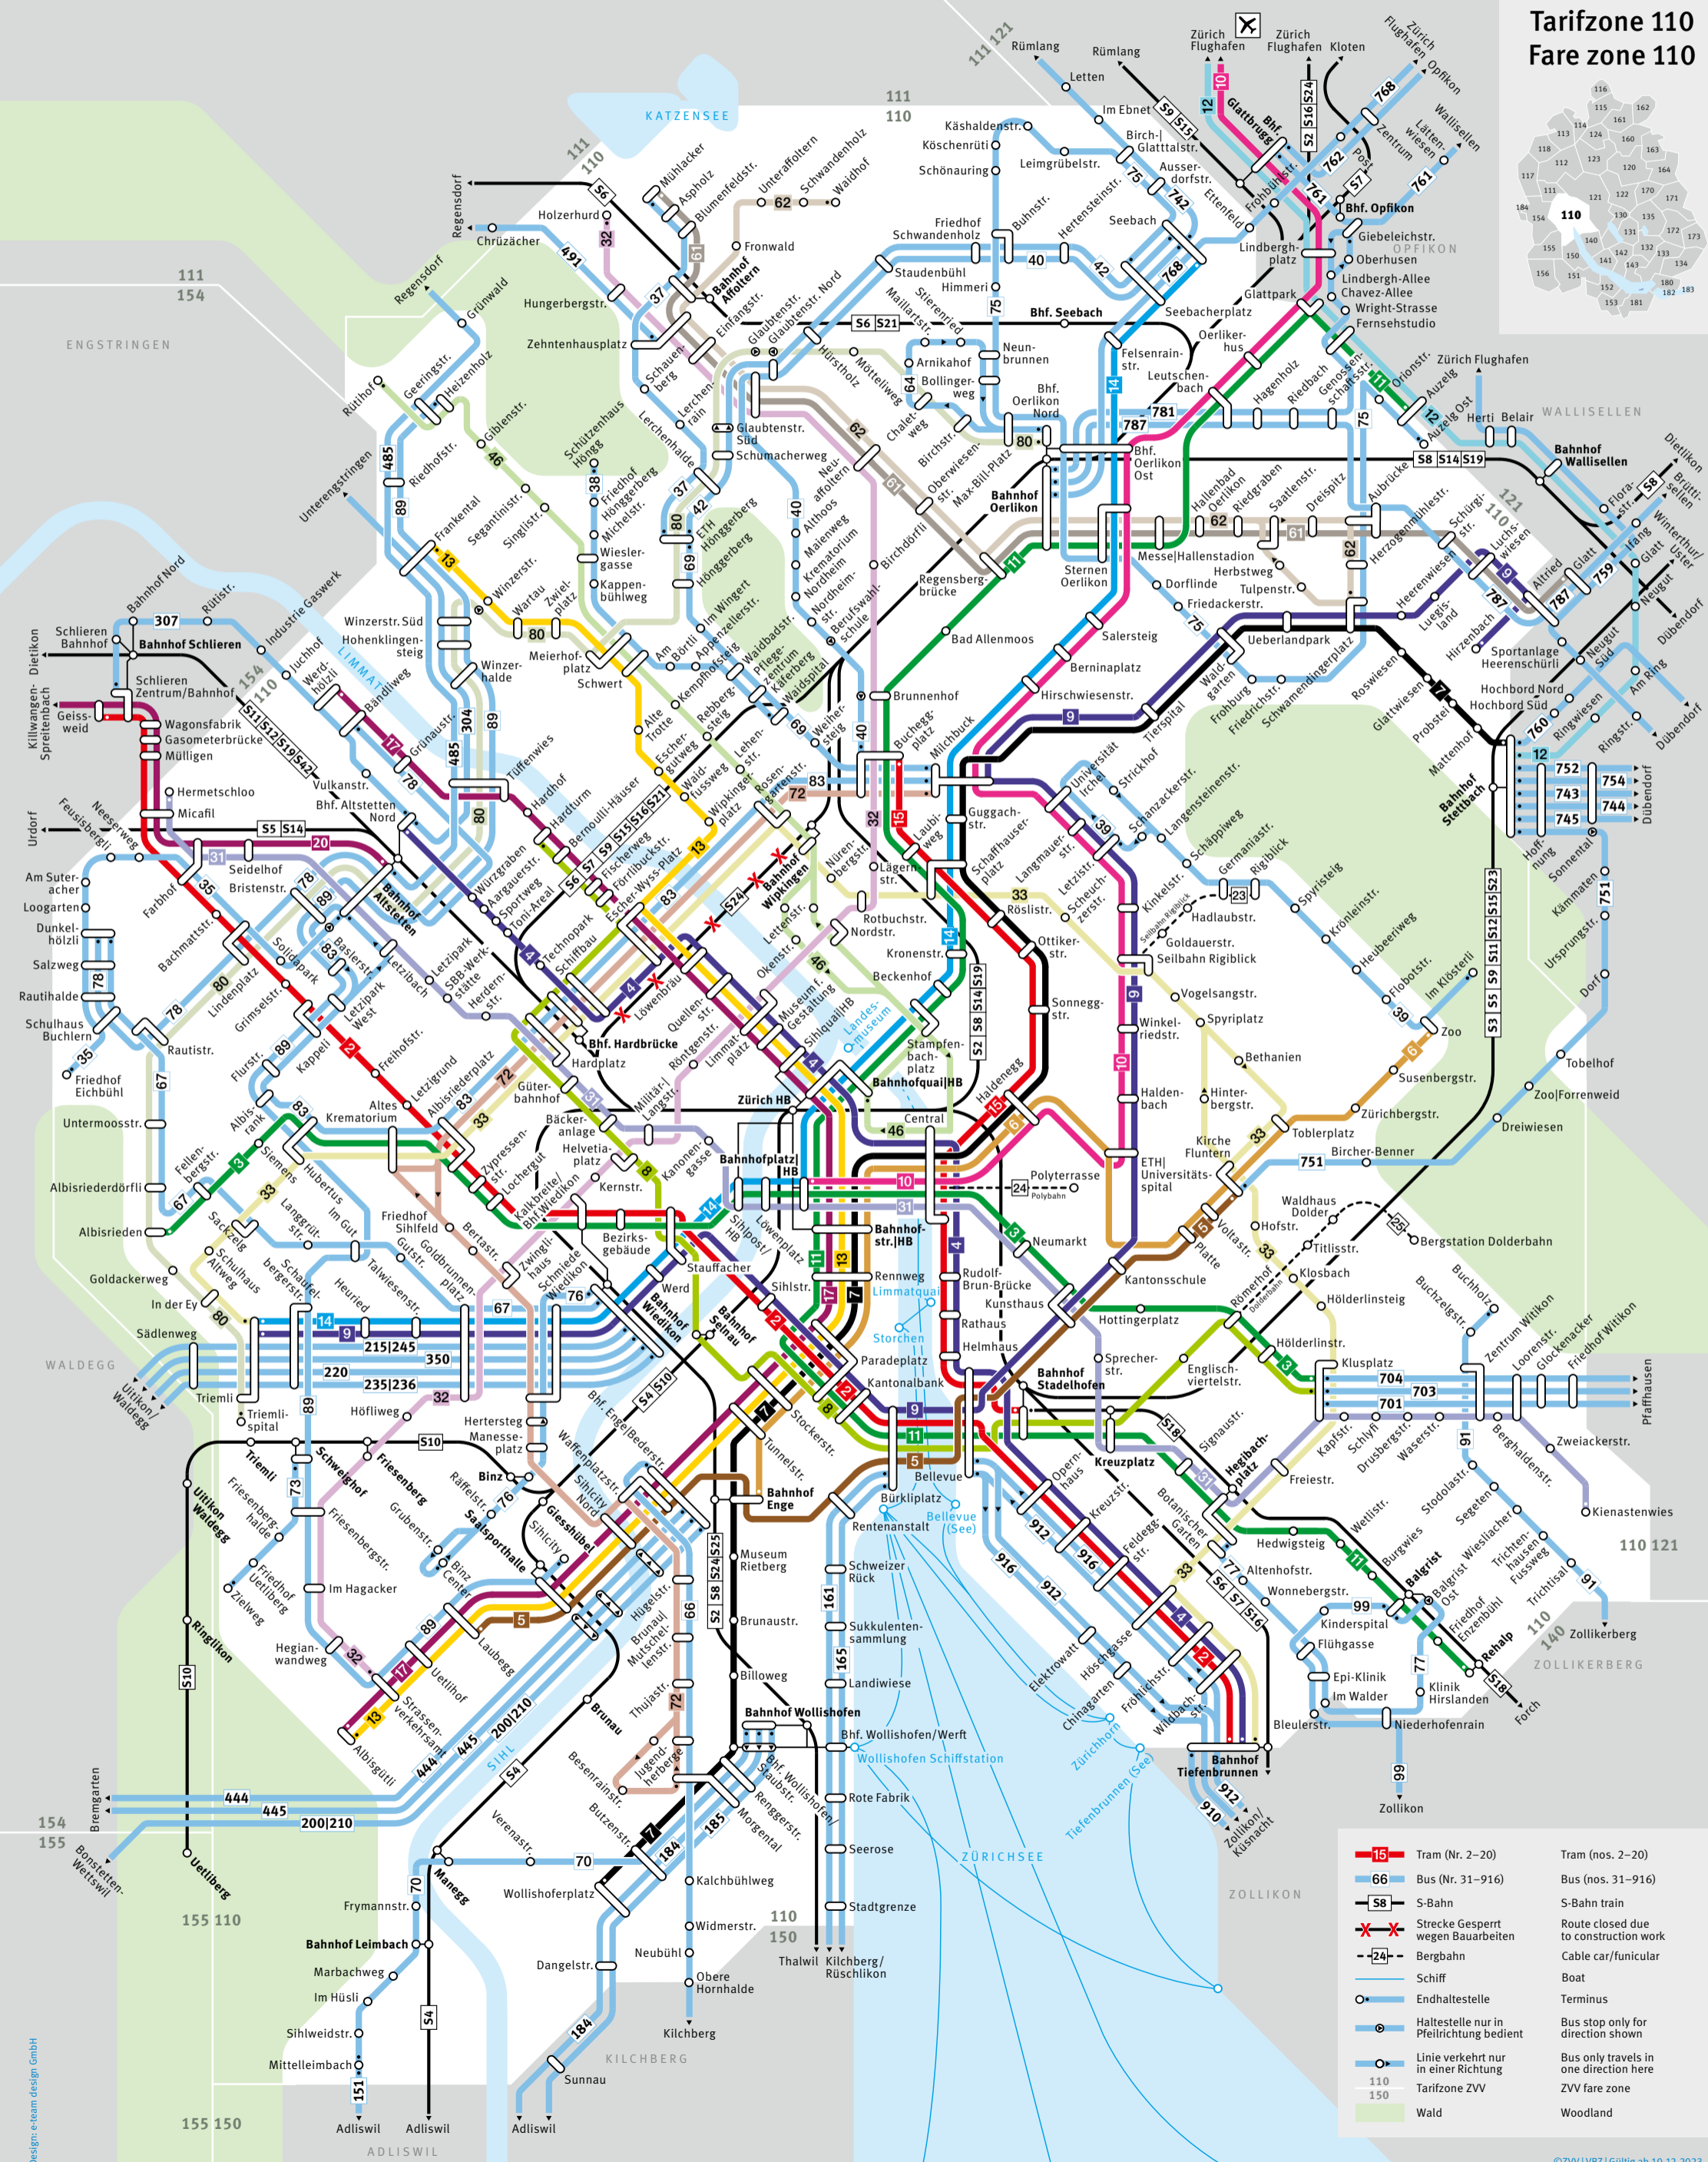

Tarifzone 110 Fare zone 110

- 15 Tram (Nr. 2–20) Tram (nos. 2–20)
- 66 Bus (Nr. 31–916) Bus (nos. 31–916)
- S S-Bahn S-Bahn train
- X X Strecke gesperrt wegen Bauarbeiten Route closed due to construction work
- 24- Bergbahn Cable car/funicular
- Schiff Boat
- Endhaltestelle Terminus
- Haltestelle nur in Pfeilrichtung bedient Bus stop only for direction shown
- Linie verkehrt nur in einer Richtung Bus only travels in one direction here
- 110
150 Tarifzone ZVV ZVV fare zone
- Wald Woodland